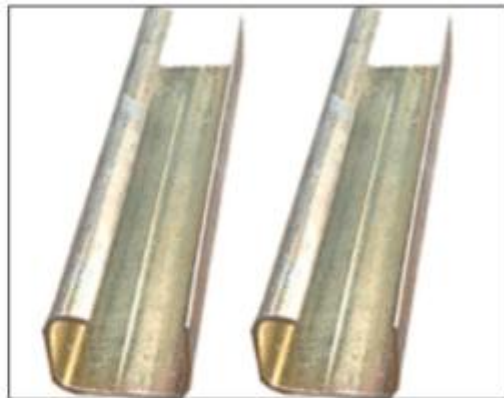

PROFILES

The pursuit of excellence

**Brand: Roto, Siegenia, Hoppe
Chungang, Kinlong,**

HARDWARES

The pursuit of excellence

UPVC profile:ch,Shide,LG,
Alu profile:Nashan Hua jian